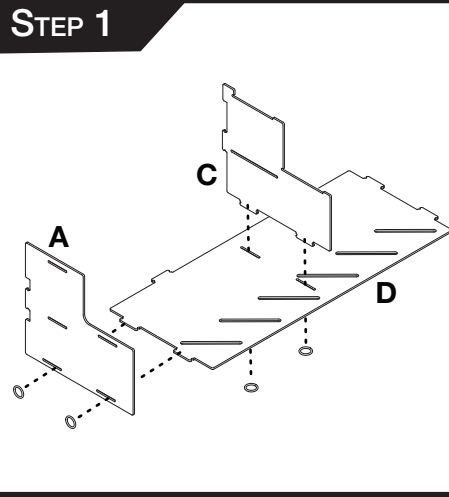

MEZZO[®]

Large Tube Paint Rack

- Holds 12 large paint tubes up to 225ml
- Perfect for oil & acrylic painters
- Easy assembly - no tools required

16-7/8" wide x 7-1/2" deep x 6-3/4" tall

Assembly Guide

Each part is labeled with a corresponding part letter. This label sticker should face either inward or downward, therefore should be hidden when assembly is complete.

PARTS Before you begin, lay out all pieces as shown below

Pay attention to **G** - the wider edge should be towards the back of the unit. Make sure holes align with slots below.