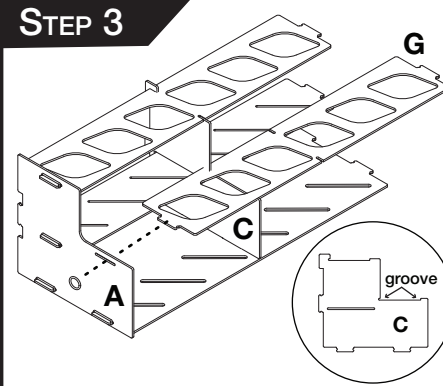

MEZZO[®]

Large Tube Paint Rack

- Holds 12 large paint tubes up to 225ml
- Perfect for oil & acrylic painters
- Easy assembly - no tools required

16-7/8" wide x 7-1/2" deep x 6-3/4" tall

Assembly Guide

Each part is labeled with a corresponding part letter. This label sticker should face either inward or downward, therefore should be hidden when assembly is complete.

PARTS Before you begin, lay out all pieces as shown below

Pay attention to **G** - the wider edge should be towards the back of the unit. Make sure holes align with slots below.