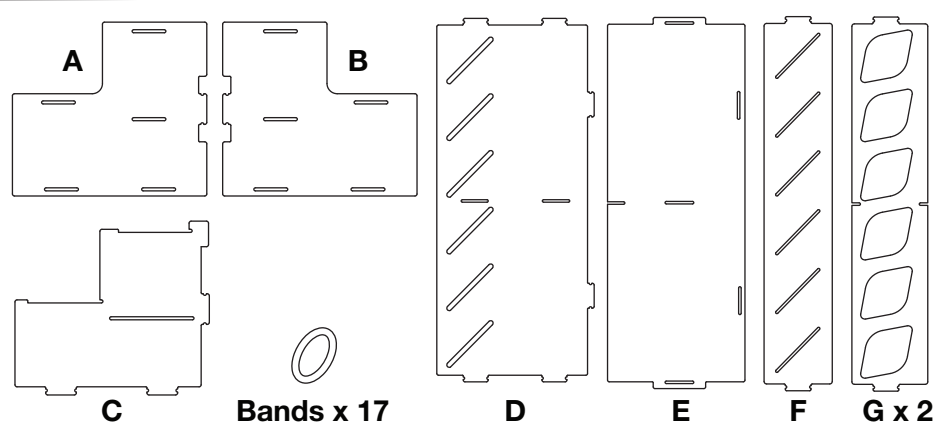

MEZZO[®]

Large Tube Paint Rack

- Holds 12 large paint tubes up to 225ml
- Perfect for oil & acrylic painters
- Easy assembly - no tools required

16-7/8" wide x 7-1/2" deep x 6-3/4" tall

Assembly Guide

Each part is labeled with a corresponding part letter. This label sticker should face either inward or downward, therefore should be hidden when assembly is complete.

PARTS Before you begin, lay out all pieces as shown below

Pay attention to **G** - the wider edge should be towards the back of the unit. Make sure holes align with slots below.