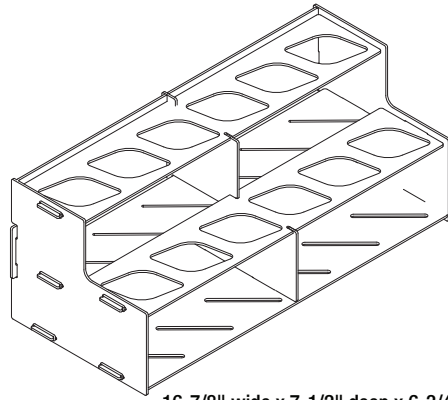

MEZZO[®]

Large Tube Paint Rack

- Holds 12 large paint tubes up to 225ml
- Perfect for oil & acrylic painters
- Easy assembly - no tools required

16-7/8" wide x 7-1/2" deep x 6-3/4" tall

Assembly Guide

Each part is labeled with a corresponding part letter. This label sticker should face either inward or downward, therefore should be hidden when assembly is complete.

PARTS Before you begin, lay out all pieces as shown below

Pay attention to **G** - the wider edge should be towards the back of the unit. Make sure holes align with slots below.