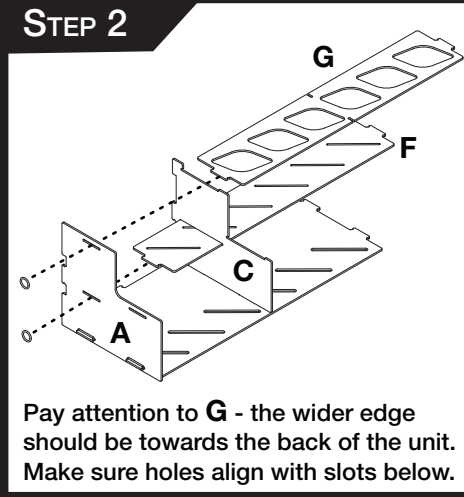

MEZZO[®]

Large Tube Paint Rack

- Holds 12 large paint tubes up to 225ml
- Perfect for oil & acrylic painters
- Easy assembly - no tools required

16-7/8" wide x 7-1/2" deep x 6-3/4" tall

Assembly Guide

Each part is labeled with a corresponding part letter. This label sticker should face either inward or downward, therefore should be hidden when assembly is complete.

PARTS Before you begin, lay out all pieces as shown below

Pay attention to **G** - the wider edge should be towards the back of the unit. Make sure holes align with slots below.